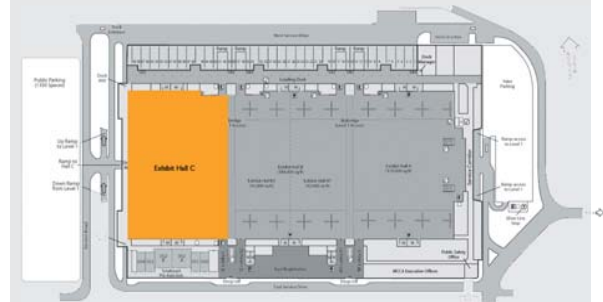

Boston Convention & Exhibition Center EXHIBIT HALL C

Classroom Seating: 9,627

Length: 341

Width: 477

Area (sq ft): 162,000

Ceiling Height: 35'6"/82'

Tables: 3,209 6' x 18" tables

Location within the
Boston Convention & Exhibition Center

Boston Convention & Exhibition Center EXHIBIT HALL C

Banquet Seating: 10,800

Length: 341

Width: 477

Area (sq ft): 162,000

Ceiling Height: 35'6"/82'

Tables: 1,080 rounds of 10

Location within the
Boston Convention & Exhibition Center