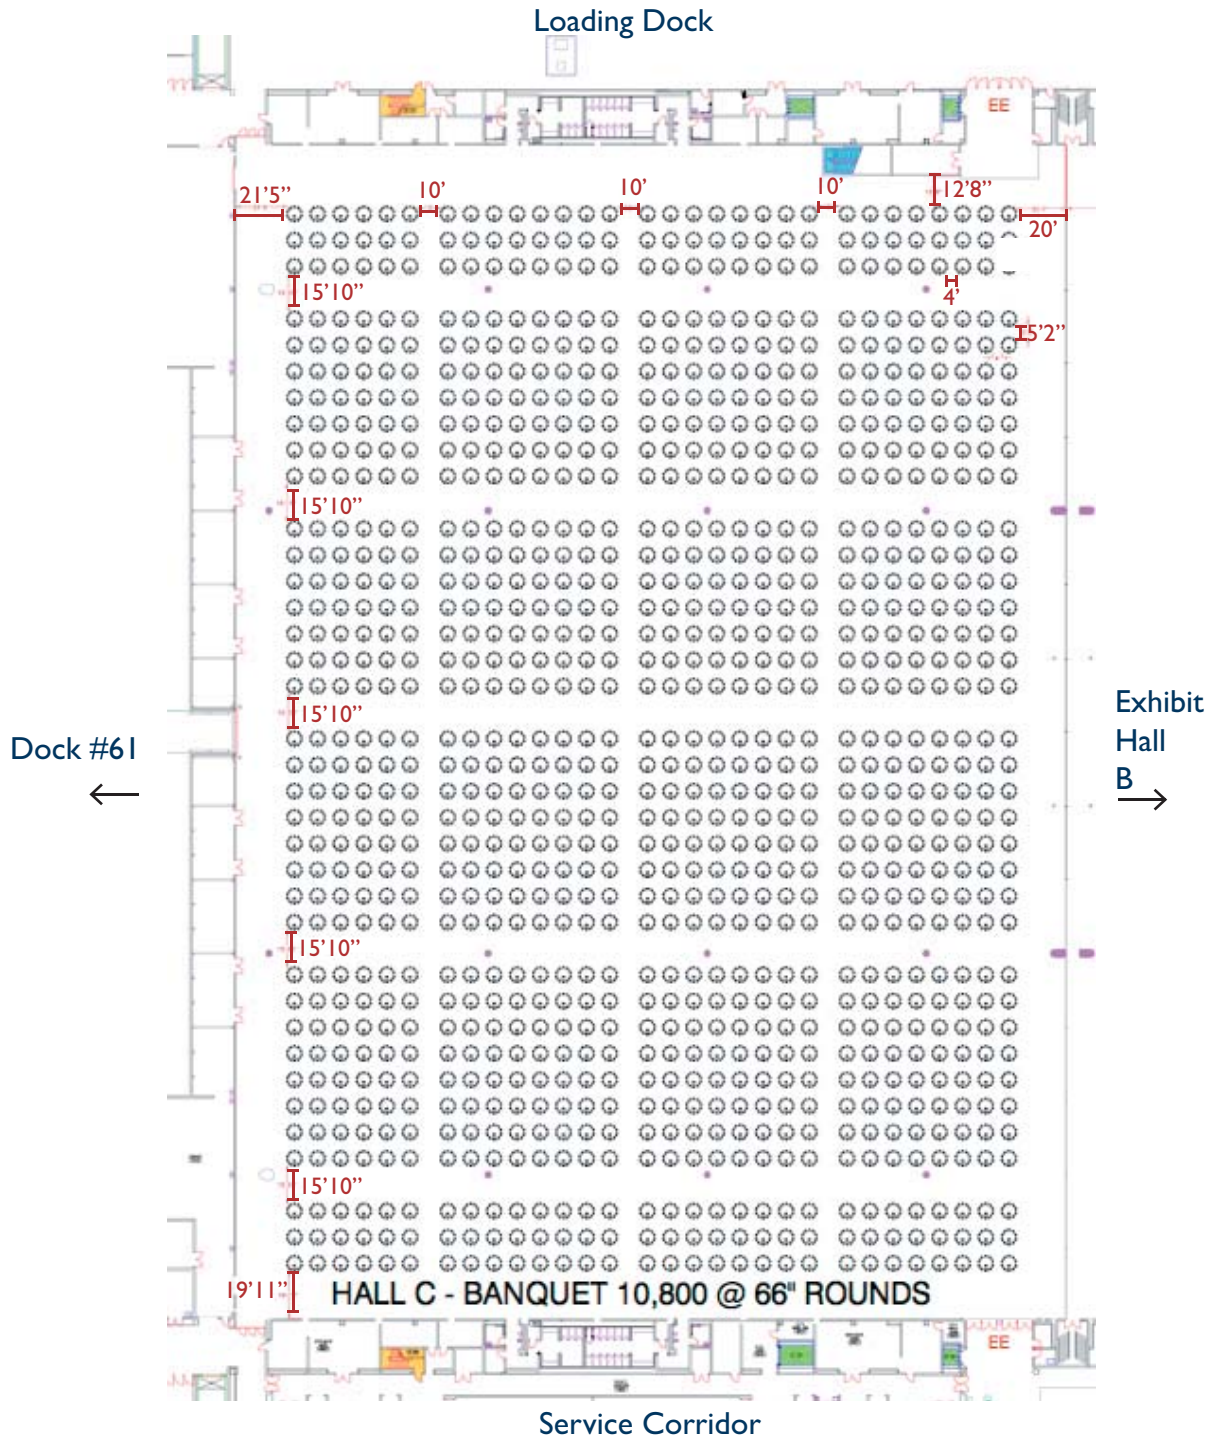

Boston Convention & Exhibition Center EXHIBIT HALL C

Classroom Seating: 9,627

Length: 341

Width: 477

Area (sq ft): 162,000

Ceiling Height: 35'6"/82'

Tables: 3,209 6' x 18" tables

Location within the
Boston Convention & Exhibition Center

Boston Convention & Exhibition Center EXHIBIT HALL C

Banquet Seating: 10,800

Length: 341

Width: 477

Area (sq ft): 162,000

Ceiling Height: 35'6"/82'

Tables: 1,080 rounds of 10

Location within the
Boston Convention & Exhibition Center