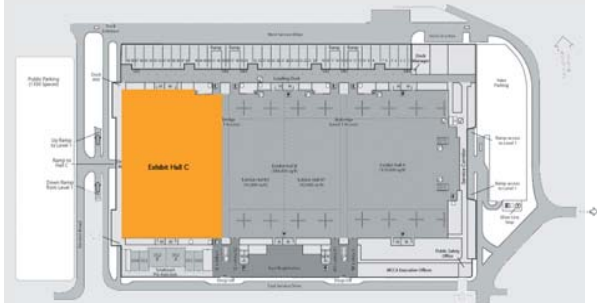

Boston Convention & Exhibition Center EXHIBIT HALL C

Classroom Seating: 9,627

Length: 341

Width: 477

Area (sq ft): 162,000

Ceiling Height: 35'6"/82'

Tables: 3,209 6' x 18" tables

Location within the
Boston Convention & Exhibition Center

Boston Convention & Exhibition Center EXHIBIT HALL C

Banquet Seating: 10,800

Length: 341

Width: 477

Area (sq ft): 162,000

Ceiling Height: 35'6"/82'

Tables: 1,080 rounds of 10

Location within the
Boston Convention & Exhibition Center