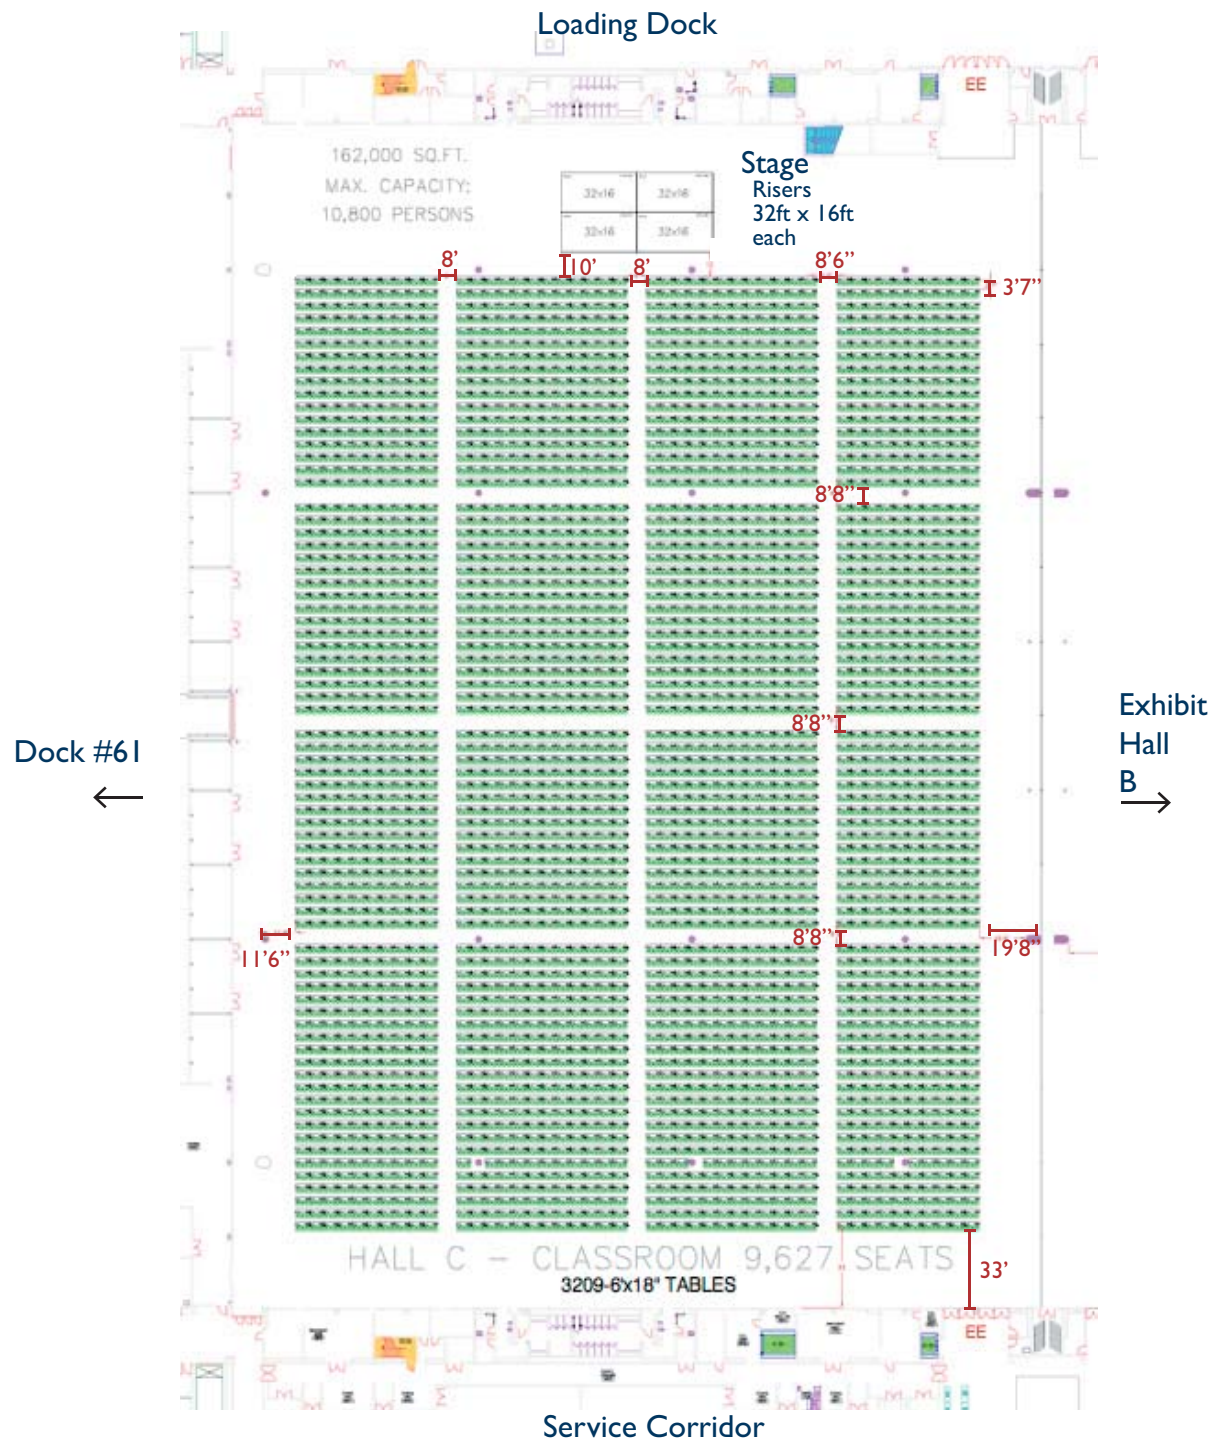

Boston Convention & Exhibition Center EXHIBIT HALL C

Classroom Seating: 9,627

Length: 341

Width: 477

Area (sq ft): 162,000

Ceiling Height: 35'6"/82'

Tables: 3,209 6' x 18" tables

Location within the
Boston Convention & Exhibition Center

Boston Convention & Exhibition Center EXHIBIT HALL C

Banquet Seating: 10,800

Length: 341

Width: 477

Area (sq ft): 162,000

Ceiling Height: 35'6"/82'

Tables: 1,080 rounds of 10

Location within the
Boston Convention & Exhibition Center