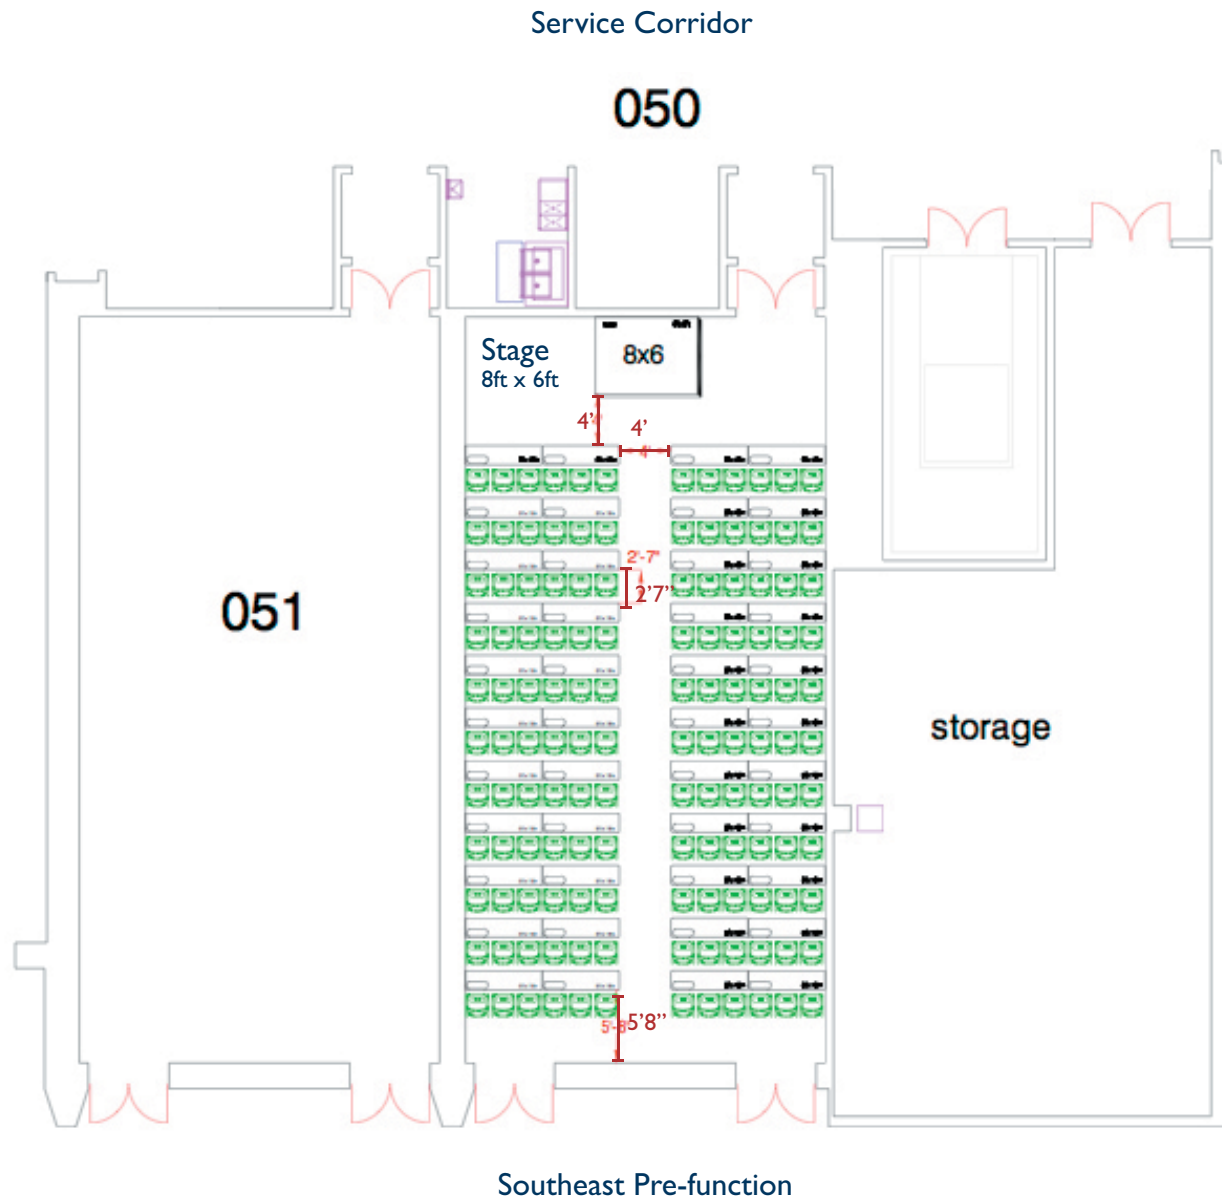

Boston Convention & Exhibition Center
ROOM 050

Theatre Seating: 208

Length: 58'

Width: 28'

Area (sq ft): 1,624

Ceiling Height: 15'6"/18'

Location within the
Boston Convention & Exhibition Center

Boston Convention & Exhibition Center
ROOM 050

Classroom Seating: 132

Length: 58'

Width: 28'

Area (sq ft): 1,624

Ceiling Height: 15'6"v

Tables: 44 6' x 18" tables

Location within the
Boston Convention & Exhibition Center

Boston Convention & Exhibition Center
ROOM 050

Banquet Seating: 110

Length: 58'

Width: 28'

Area (sq ft): 1,624

Ceiling Height: 15'6"/18'

Tables: 11 rounds of 10

Location within the
Boston Convention & Exhibition Center