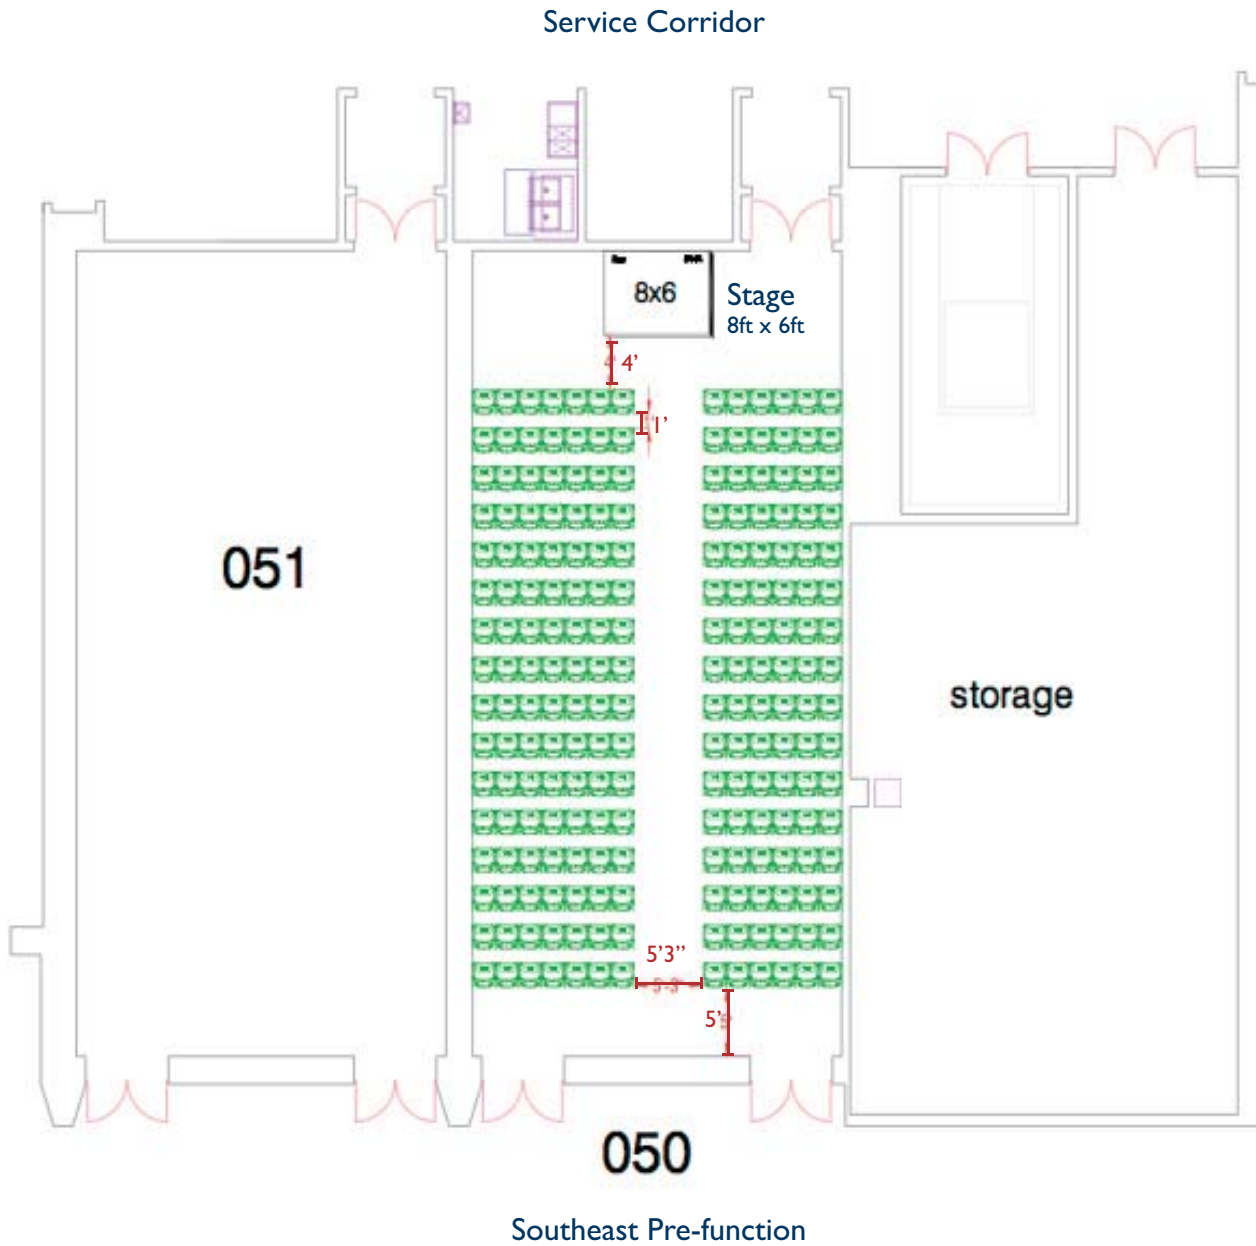

Boston Convention & Exhibition Center
ROOM 050

Theatre Seating: 208

Length: 58'

Width: 28'

Area (sq ft): 1,624

Ceiling Height: 15'6"/18'

Location within the
Boston Convention & Exhibition Center

Boston Convention & Exhibition Center
ROOM 050

Classroom Seating: 132

Length: 58'

Width: 28'

Area (sq ft): 1,624

Ceiling Height: 15'6"v

Tables: 44 6' x 18" tables

Location within the
Boston Convention & Exhibition Center

Boston Convention & Exhibition Center
ROOM 050

Banquet Seating: 110

Length: 58'

Width: 28'

Area (sq ft): 1,624

Ceiling Height: 15'6"/18'

Tables: 11 rounds of 10

Location within the
Boston Convention & Exhibition Center