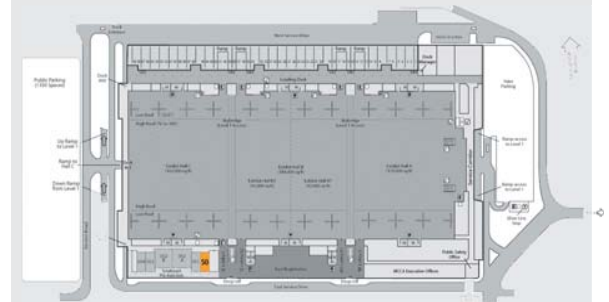

Boston Convention & Exhibition Center
ROOM 050

Theatre Seating: 208

Length: 58'

Width: 28'

Area (sq ft): 1,624

Ceiling Height: 15'6"/18'

Location within the
Boston Convention & Exhibition Center

Boston Convention & Exhibition Center
ROOM 050

Classroom Seating: 132

Length: 58'

Width: 28'

Area (sq ft): 1,624

Ceiling Height: 15'6"v

Tables: 44 6' x 18" tables

Location within the
Boston Convention & Exhibition Center

Boston Convention & Exhibition Center
ROOM 050

Banquet Seating: 110

Length: 58'

Width: 28'

Area (sq ft): 1,624

Ceiling Height: 15'6"/18'

Tables: 11 rounds of 10

Location within the
Boston Convention & Exhibition Center