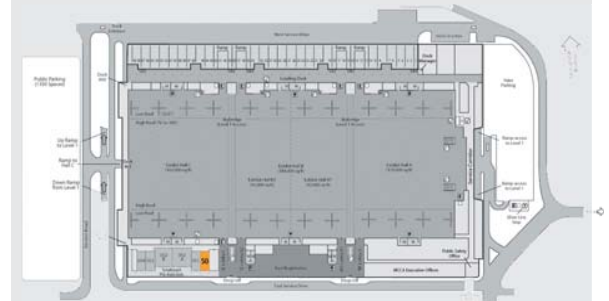

Boston Convention & Exhibition Center
ROOM 050

Theatre Seating: 208

Length: 58'

Width: 28'

Area (sq ft): 1,624

Ceiling Height: 15'6"/18'

Location within the
Boston Convention & Exhibition Center

Boston Convention & Exhibition Center
ROOM 050

Classroom Seating: 132

Length: 58'

Width: 28'

Area (sq ft): 1,624

Ceiling Height: 15'6"v

Tables: 44 6' x 18" tables

Location within the
Boston Convention & Exhibition Center

Boston Convention & Exhibition Center
ROOM 050

Banquet Seating: 110

Length: 58'

Width: 28'

Area (sq ft): 1,624

Ceiling Height: 15'6"/18'

Tables: 11 rounds of 10

Location within the
Boston Convention & Exhibition Center