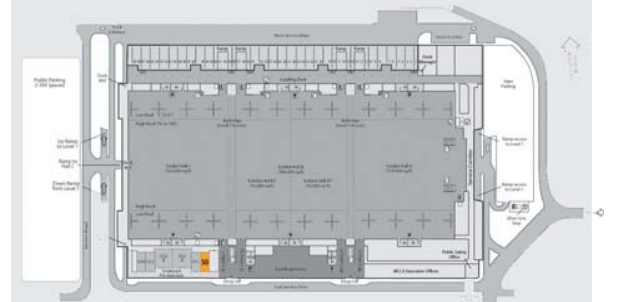

Boston Convention & Exhibition Center
ROOM 050

Theatre Seating: 208

Length: 58'

Width: 28'

Area (sq ft): 1,624

Ceiling Height: 15'6"/18'

Location within the
Boston Convention & Exhibition Center

Boston Convention & Exhibition Center
ROOM 050

Classroom Seating: 132

Length: 58'

Width: 28'

Area (sq ft): 1,624

Ceiling Height: 15'6"v

Tables: 44 6' x 18" tables

Location within the
Boston Convention & Exhibition Center

Boston Convention & Exhibition Center
ROOM 050

Banquet Seating: 110

Length: 58'

Width: 28'

Area (sq ft): 1,624

Ceiling Height: 15'6"/18'

Tables: 11 rounds of 10

Location within the
Boston Convention & Exhibition Center