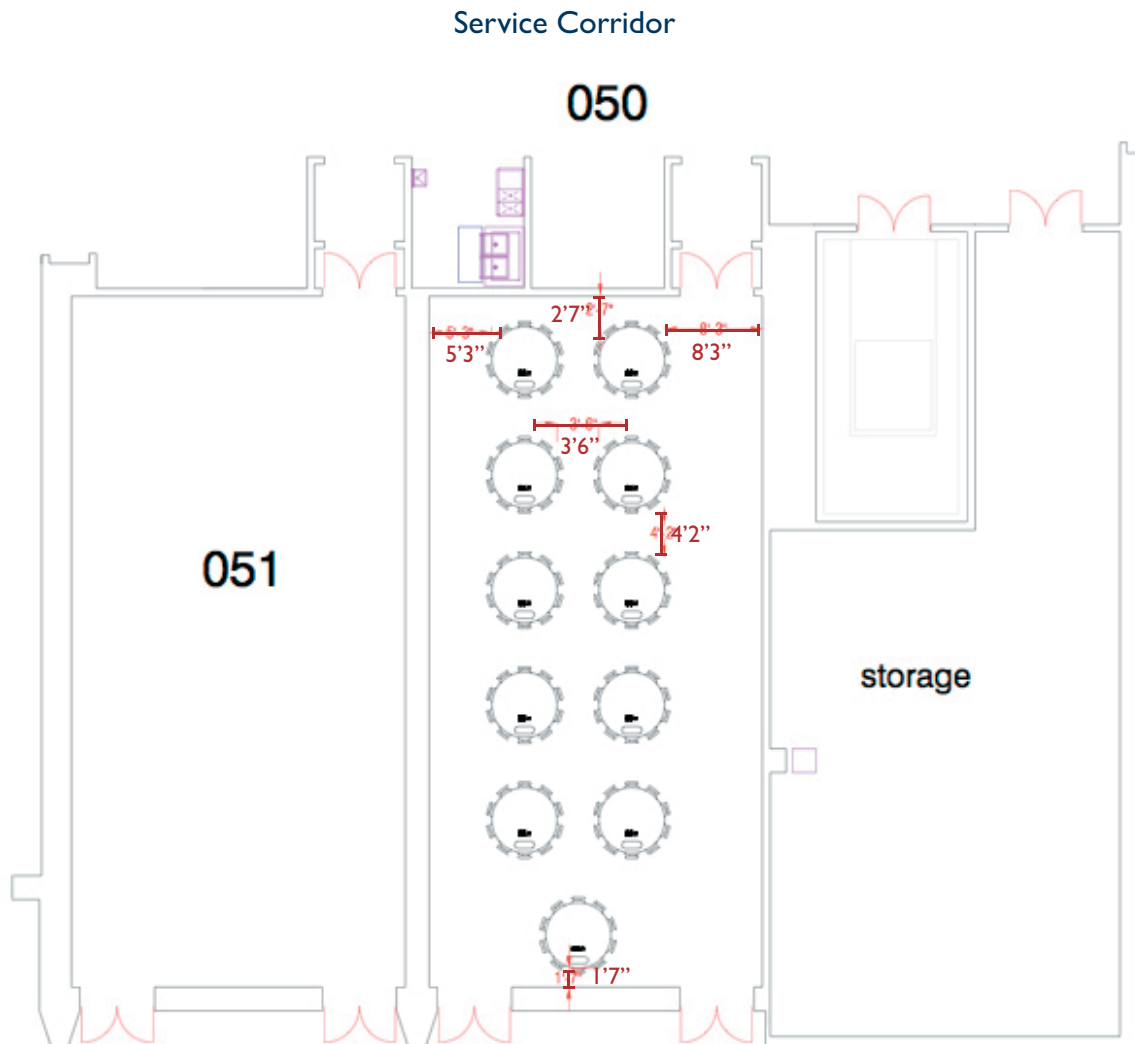

Boston Convention & Exhibition Center
ROOM 050

Theatre Seating: 208

Length: 58'

Width: 28'

Area (sq ft): 1,624

Ceiling Height: 15'6"/18'

Location within the
Boston Convention & Exhibition Center

Boston Convention & Exhibition Center
ROOM 050

Classroom Seating: 132

Length: 58'

Width: 28'

Area (sq ft): 1,624

Ceiling Height: 15'6"v

Tables: 44 6' x 18" tables

Location within the
Boston Convention & Exhibition Center

Boston Convention & Exhibition Center
ROOM 050

Banquet Seating: 110

Length: 58'

Width: 28'

Area (sq ft): 1,624

Ceiling Height: 15'6"/18'

Tables: 11 rounds of 10

Location within the
Boston Convention & Exhibition Center