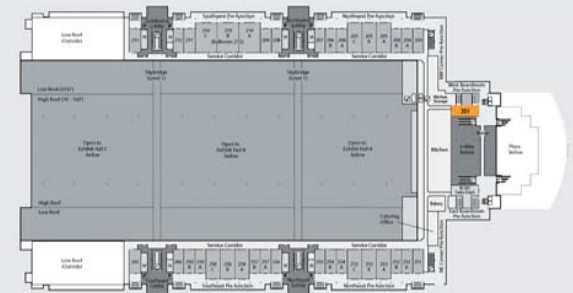

Boston Convention & Exhibition Center
ROOM 201

202

BCMC Sales Department

Length: 41'6"

Width: 28'

Area (sq ft): 1,162

Ceiling Height: 10'5"/13'

Location within the
Boston Convention & Exhibition Center