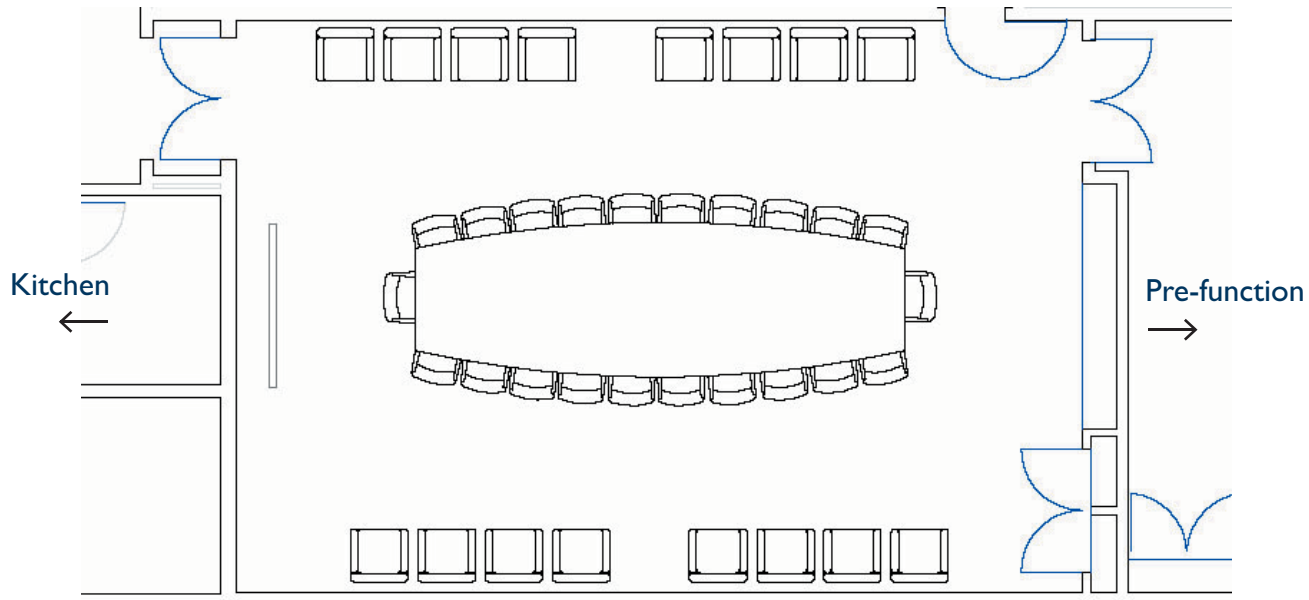

Boston Convention & Exhibition Center
ROOM 201

202

BCMC Sales Department

Length: 41'6"

Width: 28'

Area (sq ft): 1,162

Ceiling Height: 10'5"/13'

Location within the
Boston Convention & Exhibition Center