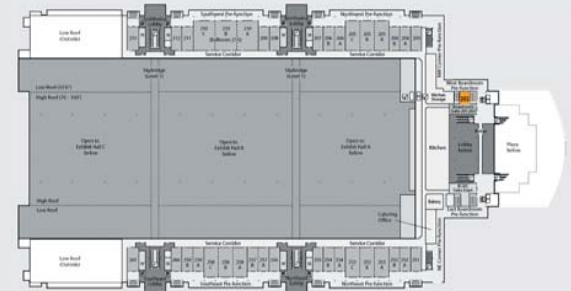

Boston Convention & Exhibition Center
ROOM 202

201

Length: 26'10"

Width: 26'9"

Area (sq ft): 717

Ceiling Height: 10'5"

Location within the
Boston Convention & Exhibition Center