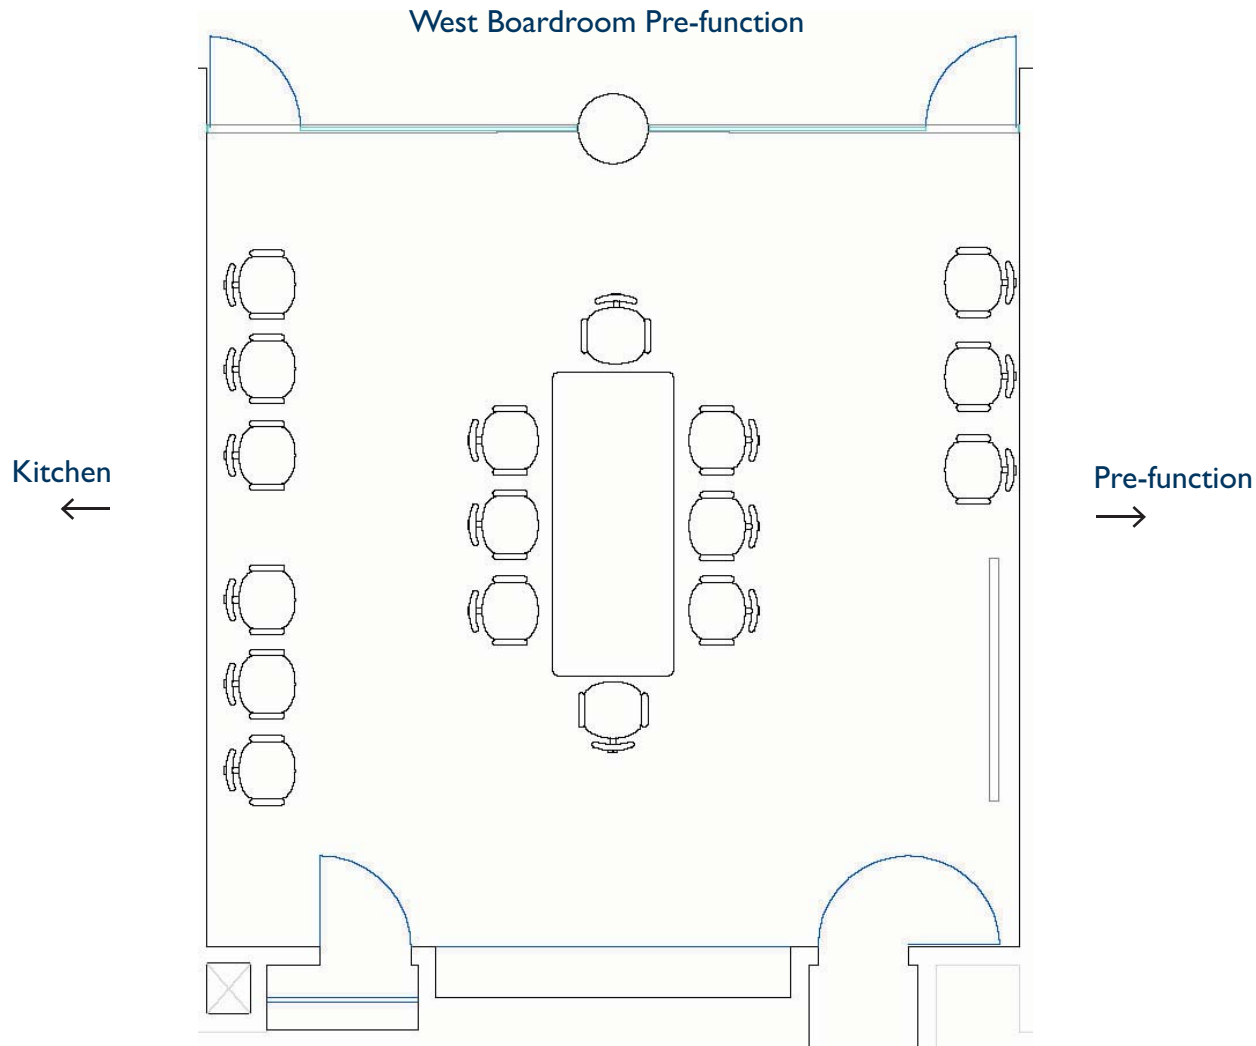

Boston Convention & Exhibition Center
ROOM 202

201

Length: 26'10"

Width: 26'9"

Area (sq ft): 717

Ceiling Height: 10'5"

Location within the
Boston Convention & Exhibition Center