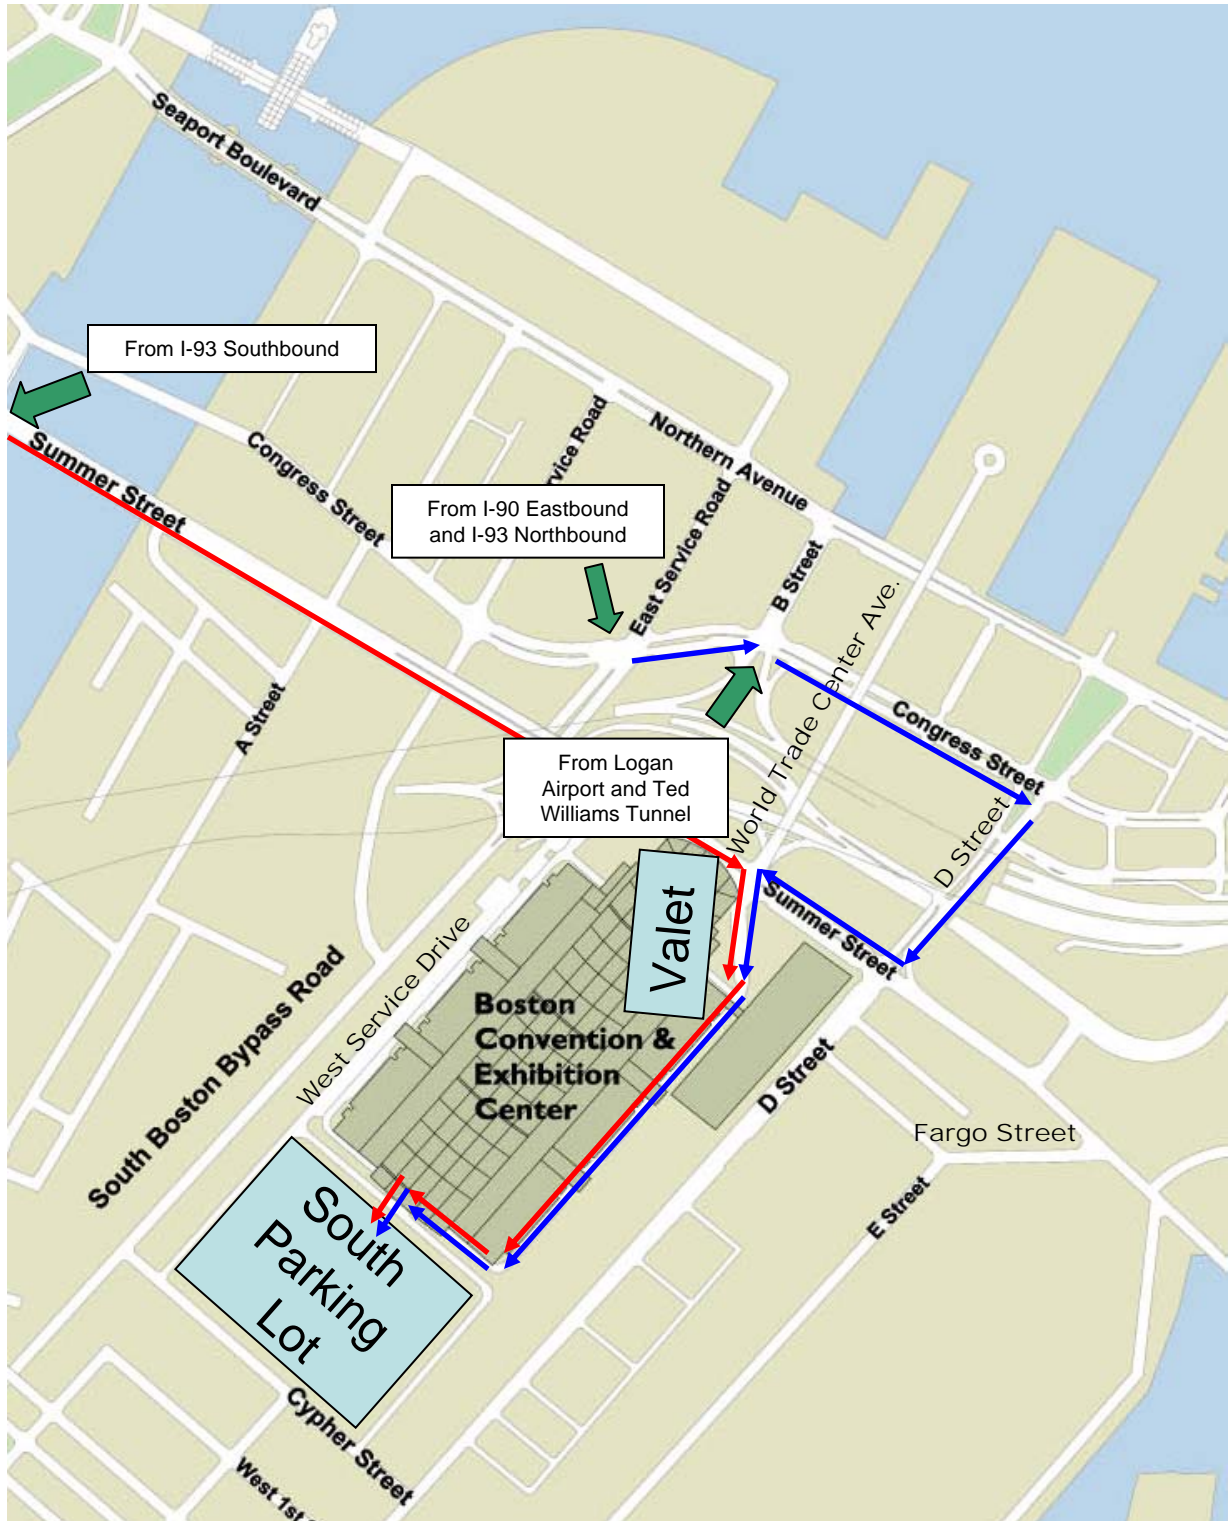

Map of Access to Valet Parking and the South Parking Lot at the Boston Convention and Exhibition Center (BCEC) from the Regional Highway System