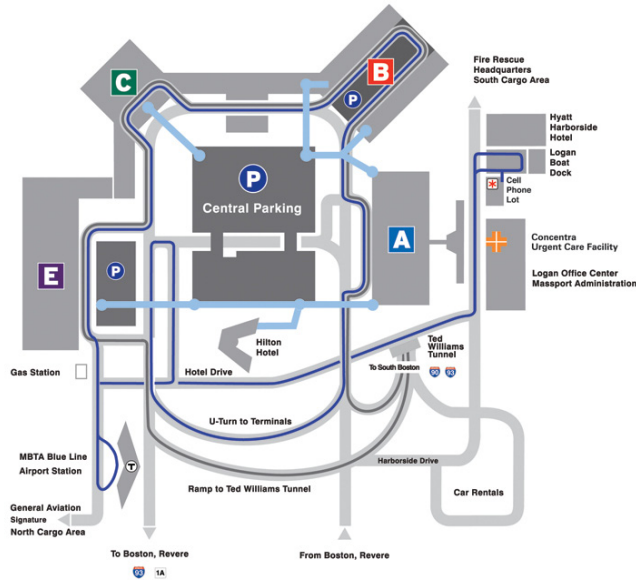

# Logan International Airport (BOS)

1-800-23-LOGAN  
www.massport.com

Boston Logan International Airport continues to develop and change as it strives to provide the latest in first class security, technology and customer service to all its passengers. Currently New England's largest transportation center, Logan ranks 20th in the nation in passenger volume and 19th in flight movements, employs approximately 12,000 workers and stimulates the New England regional economy by approximately \$7 billion per year.

## Airport Quick Facts

- Average number of direct daily departures/arrivals: 956
- Number of cities served: 98
- Number of passengers per year (2010): 27,428,962
- Number of gates: 94

*(Source: Massport, as of June 2011)*

# Logan International Airport Service

BOS Domestic Service • 72 Destinations

BOS International Service • 30 Destinations