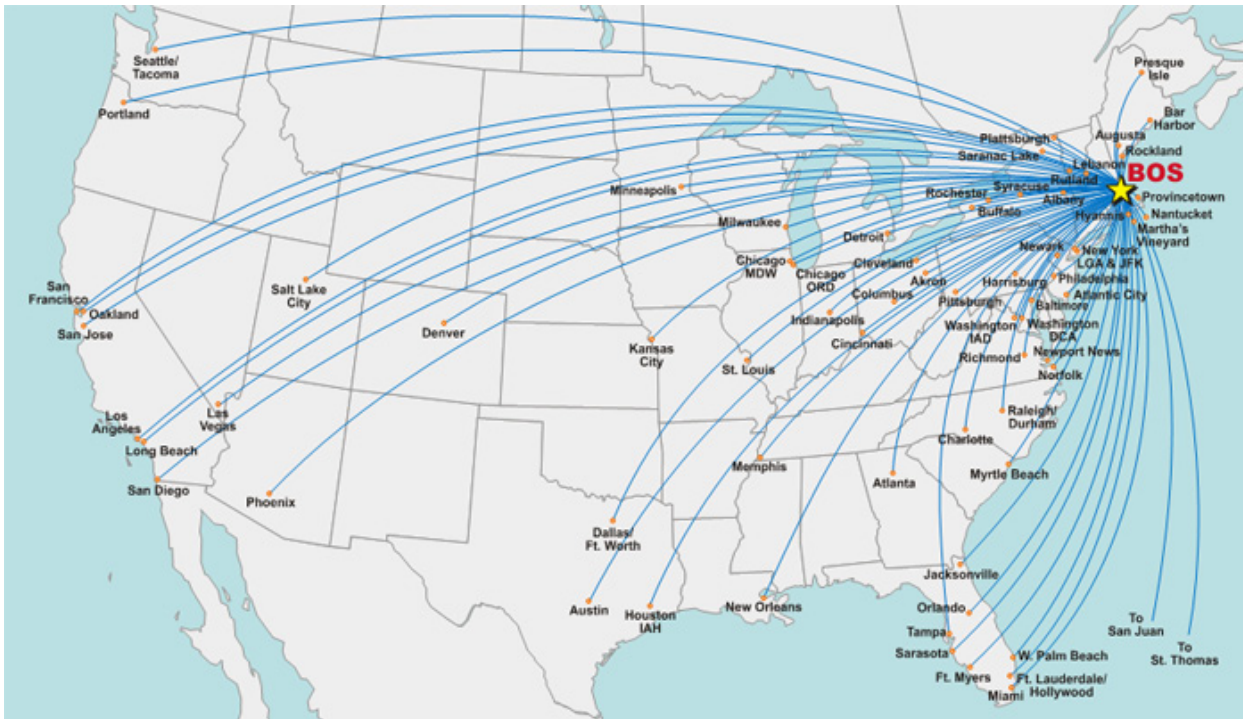

## Airport Quick Facts

- Average number of direct daily departures/arrivals: 956
- Number of cities served: 98
- Number of passengers per year (2010): 27,428,962
- Number of gates: 94

*(Source: Massport, as of June 2011)*

## Airlines Servicing Boston

- Aer Lingus (800) 474-7424
- Air Canada (888) 247-2262
- Air France (800) 237-2747
- AirTran Airways (800) 247-8726
- Alaska Airlines (800) 252-7522
- Alitalia (800) 223-5730
- American (except int'l arrivals)+ (800) 433-7300
- American (int'l arrivals only)+ (800) 433-7300
- American Eagle (800) 433-7300
- British Airways (800) 247-9297
- Cape Air (800) 352-0714
- Charters (Check with Tour Operator)
- Continental (800) 525-0280
- Delta Air Lines (except int'l arrivals)+ (800) 221-1212
- Delta Air Lines (int'l arrivals only)+ (800) 221-1212
- Frontier Airlines (formerly Midwest) (800) 452-2022
- Iberia (800) 772-4642
- Icelandair (800) 223-5500
- Iceland Express\* (starts 6/2/2011) (866) 512-8364
- JetBlue Airways (except int'l arrivals)+ (800) 538-2583
- JetBlue Airways (int'l arrivals only)+ (800) 538-2583
- Lufthansa (800) 645-3880
- Midwest is Frontier Airlines (as of 10/2010) (800) 452-2022
- Porter Airlines (888) 619-8622
- SATA (Azores Express) (800) 762-9995
- Southwest Airlines (800) 435-9792
- Spirit Airlines (800) 772-7117
- Sun Country\*\* (800) 359-6786
- Swiss (877) 359-7947
- TACV (866) 359-8228
- United (800) 241-6522
- United Express (800) 241-6522
- US Airways Express (800) 428-4322
- Virgin America (877) 359-8474
- Virgin Atlantic Airways (800) 862-8621

# Logan International Airport Service

BOS Domestic Service • 72 Destinations

BOS International Service • 30 Destinations